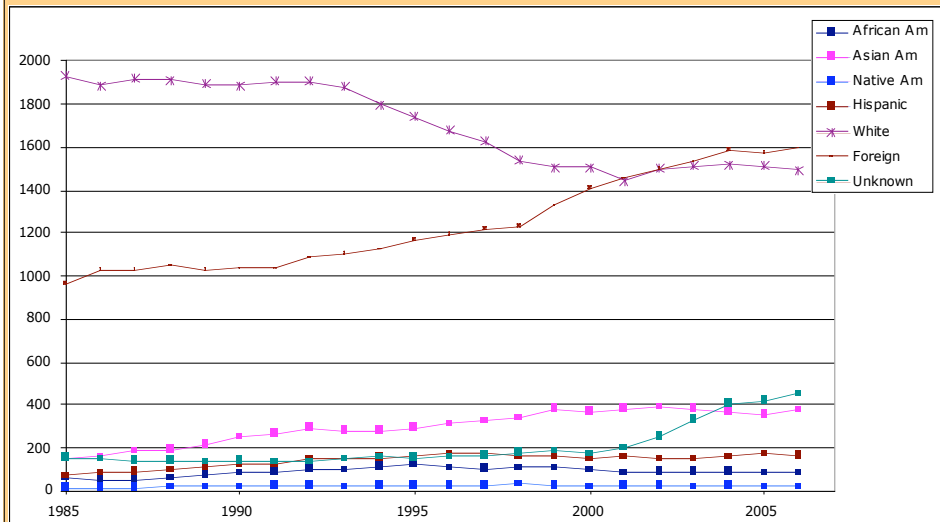

Fall Doctoral Student Enrollments by Demographics