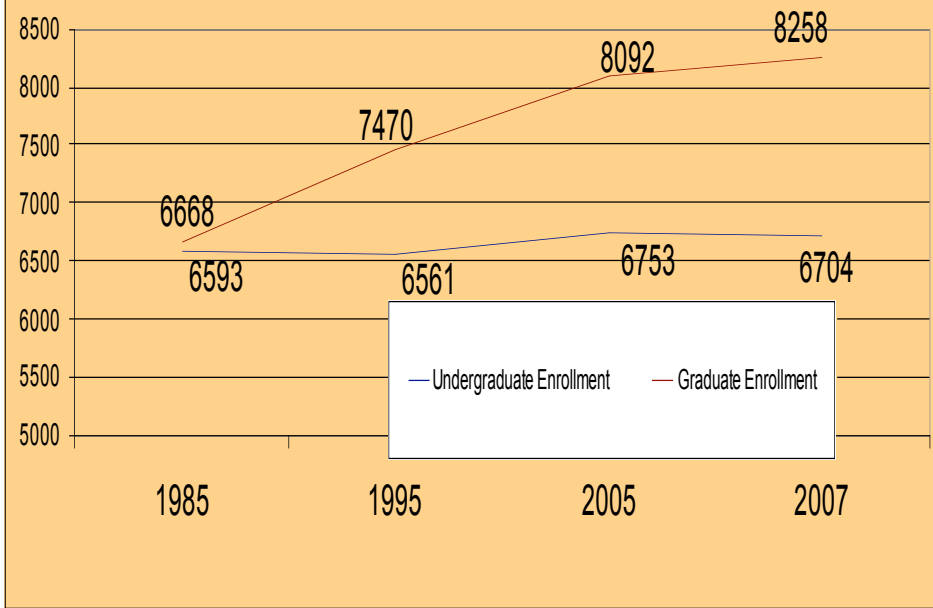

Fall Student Enrollment 1985-2007