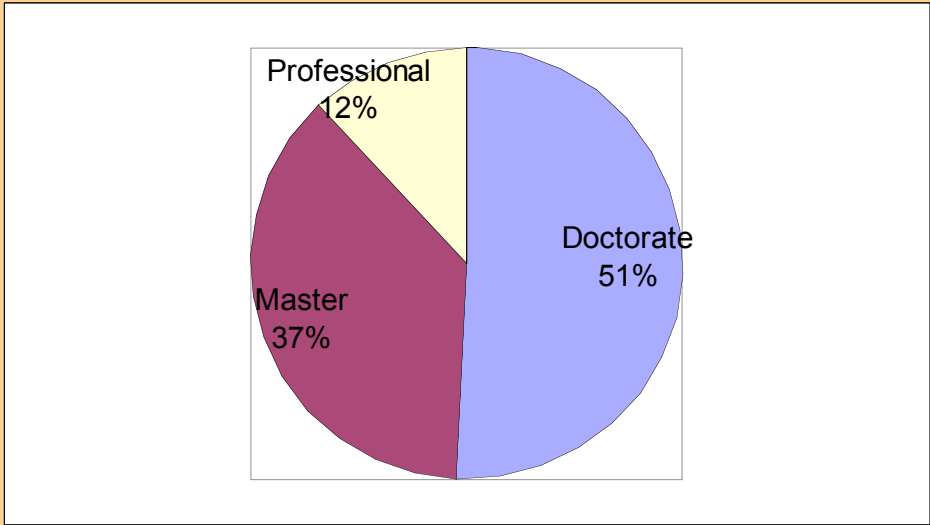

## Graduate Enrollment

- 8,258 enrolled graduate students
- 2,369 new students in fall
- 55% of student body

VICE PROVOST FOR GRADUATE EDUCATION  
[vpge.stanford.edu](http://vpge.stanford.edu)

### Student Enrollment by School, Fall 2006

### Student Enrollment by Degree Level, Fall 2006