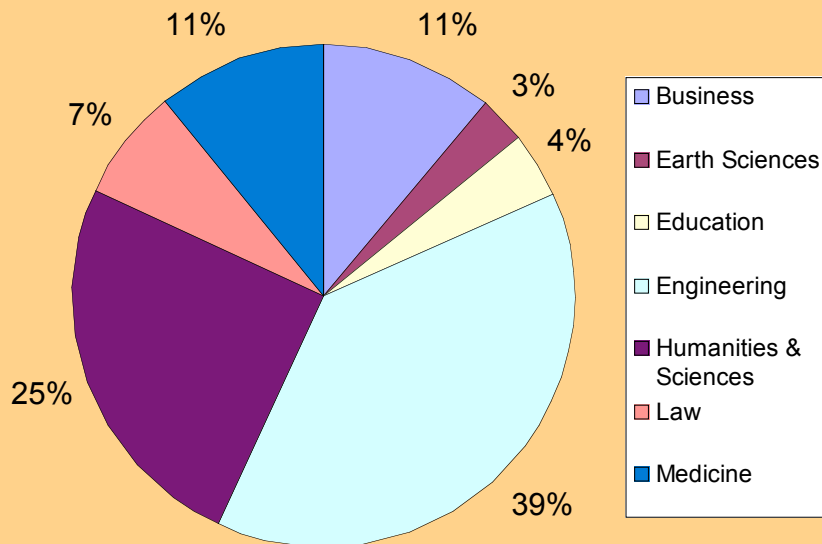

## Graduate Enrollment

- 8,258 enrolled graduate students
- 2,369 new students in fall
- 55% of student body

VICE PROVOST FOR GRADUATE EDUCATION  
[vpge.stanford.edu](http://vpge.stanford.edu)

### Student Enrollment by School, Fall 2006

### Student Enrollment by Degree Level, Fall 2006